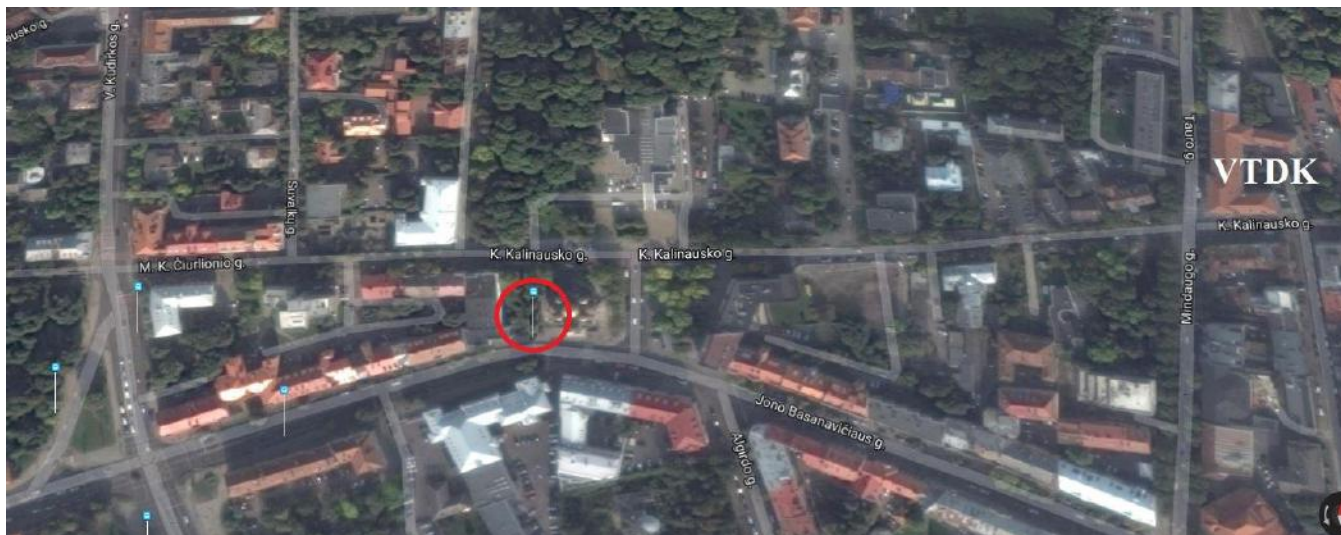

From: P.Vileišis Railway Transport Faculty
To: Statybininkų 3 dormitory