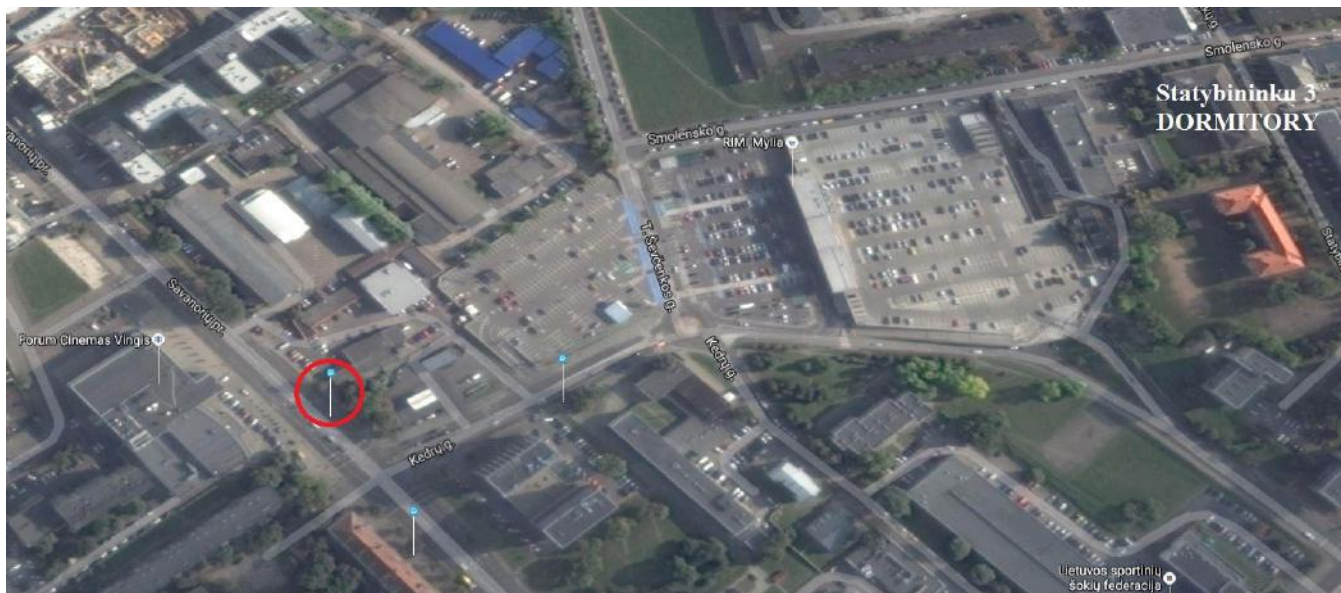

From: Statybininkų 3 dormitory
To: Civil Engineering faculty