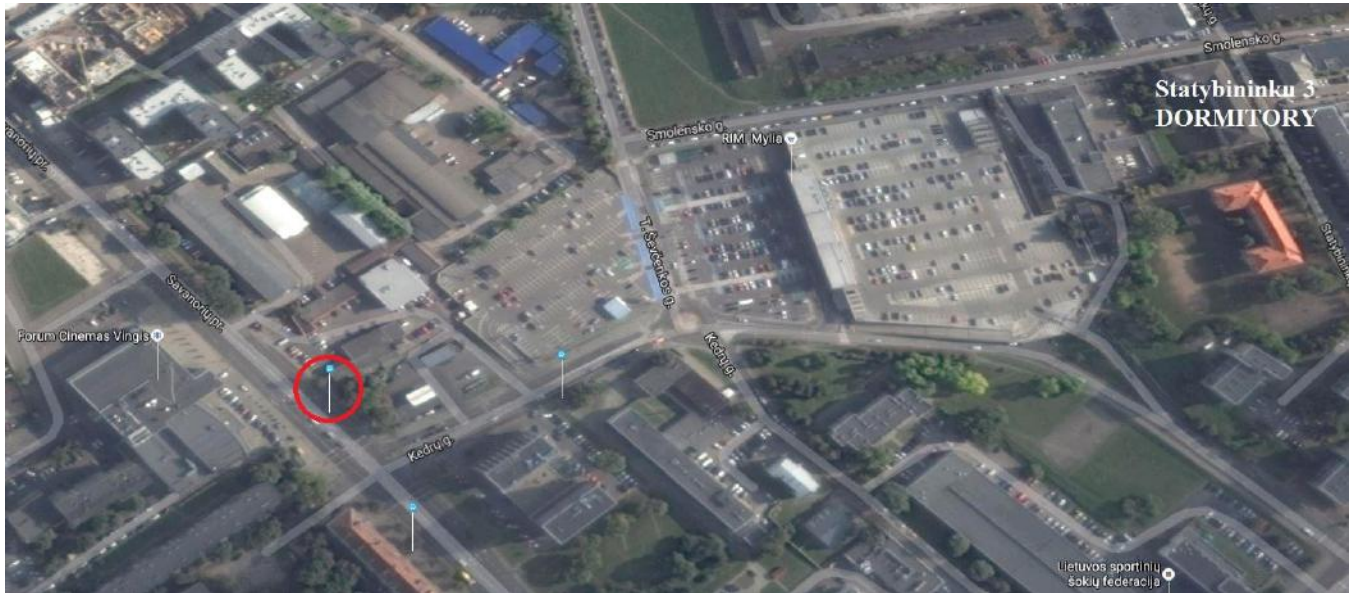

**From: Civil Engineering faculty (and Vileišio 20 dormitory)**  
**To: P.Vileišis Railway Transport Faculty**

Departure stop: Šilo tiltas

Trolleybus number: 2, 6, 14, 15

Arrival stop: Centro poliklinika

Trolleybus number: 6, 12, 14

Arrival stop: Vingis

**From: Statybininkų 3 dormitory**  
**To: Civil Engineering faculty**

Departure stop: Vingis

Trolleybus number: 4, 6, 12, 14

Arrival stop: Šilo tiltas

**From: Statybininkų 3 dormitory**  
**To: Technical Faculty**