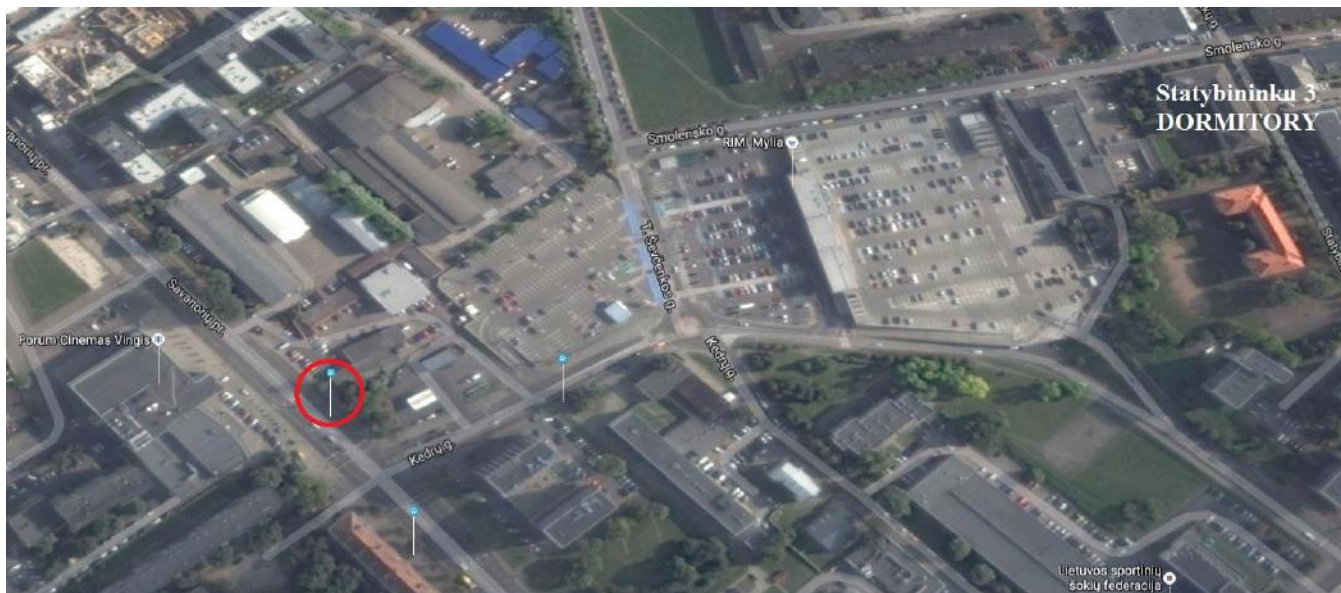

From: Statybininkų 3 dormitory
To: P.Vileišis Railway Transport Faculty