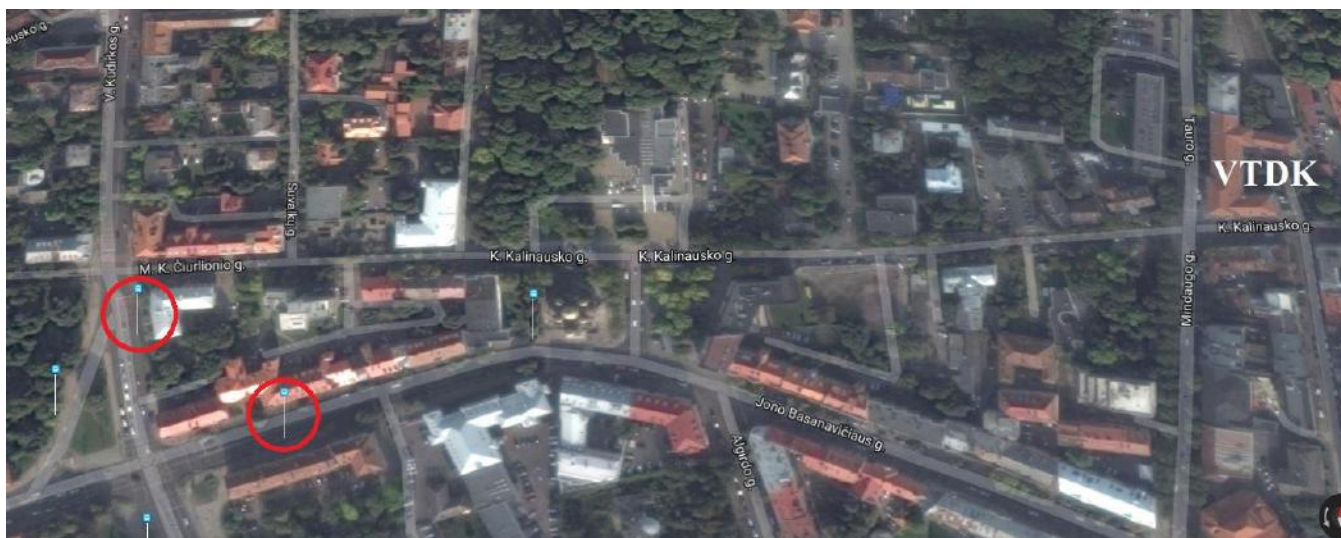

Departure stop: Vingis

Trolleybus number: 4, 6, 12, 14

Arrival stop: Mikalojaus Konstantino Čiurlionio (4) / Algirdo (6, 12, 14)