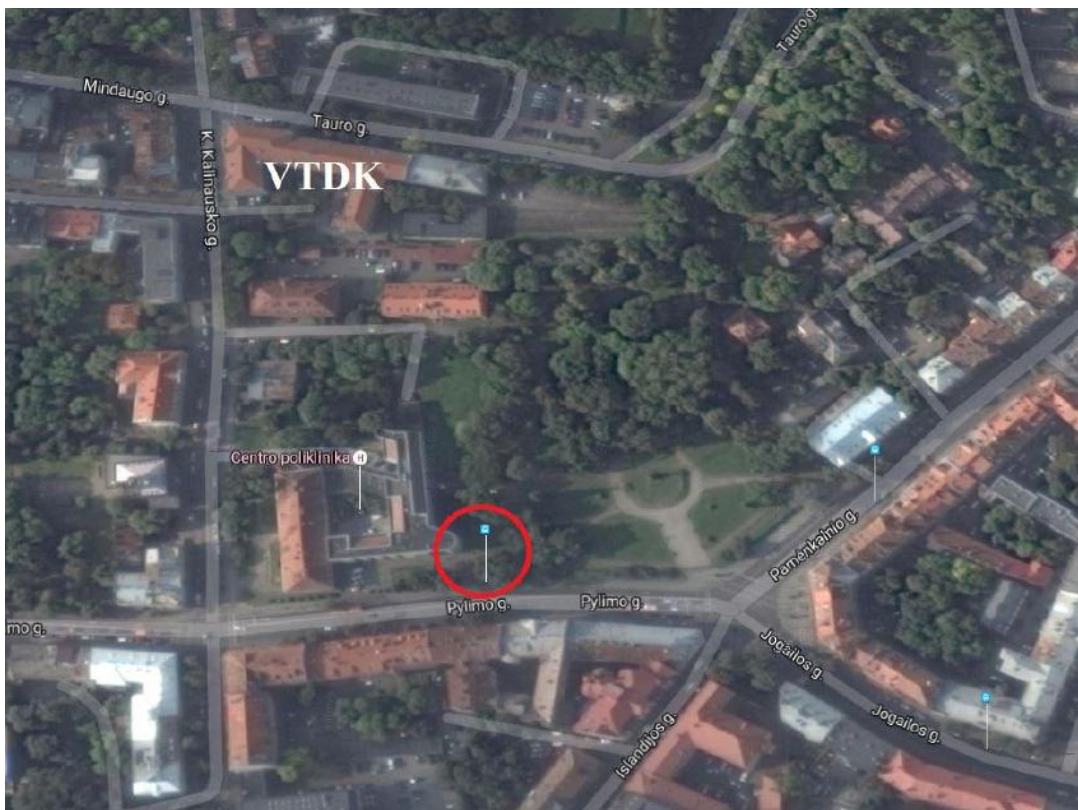

# Commuting between faculties

**From: Civil Engineering faculty (and Vileišio 20 dormitory)**

**To: Technical Faculty**

Departure stop: Šilo tiltas

Trolleybus number: 2, 4, 15, 17

Arrival stop: Šv. Petro ir Povilo bažnyčia

**From: Civil Engineering faculty (and Vileišio 20 dormitory)**  
**To: P.Vileišis Railway Transport Faculty**

Departure stop: Šilo tiltas

Trolleybus number: 2, 6, 14, 15

Arrival stop: Centro poliklinika

**From: Technical Faculty**

**To: P.Vileišis Railway Transport Faculty**

Departure stop: Šv. Petro ir Povilo bažnyčia

Trolleybus number: 2, 15, 20

Arrival stop: Centro poliklinika

**From: Technical Faculty**

Departure stop: Vingis

Trolleybus number: 4

Arrival stop: Šv. Petro ir Povilo bažnyčia