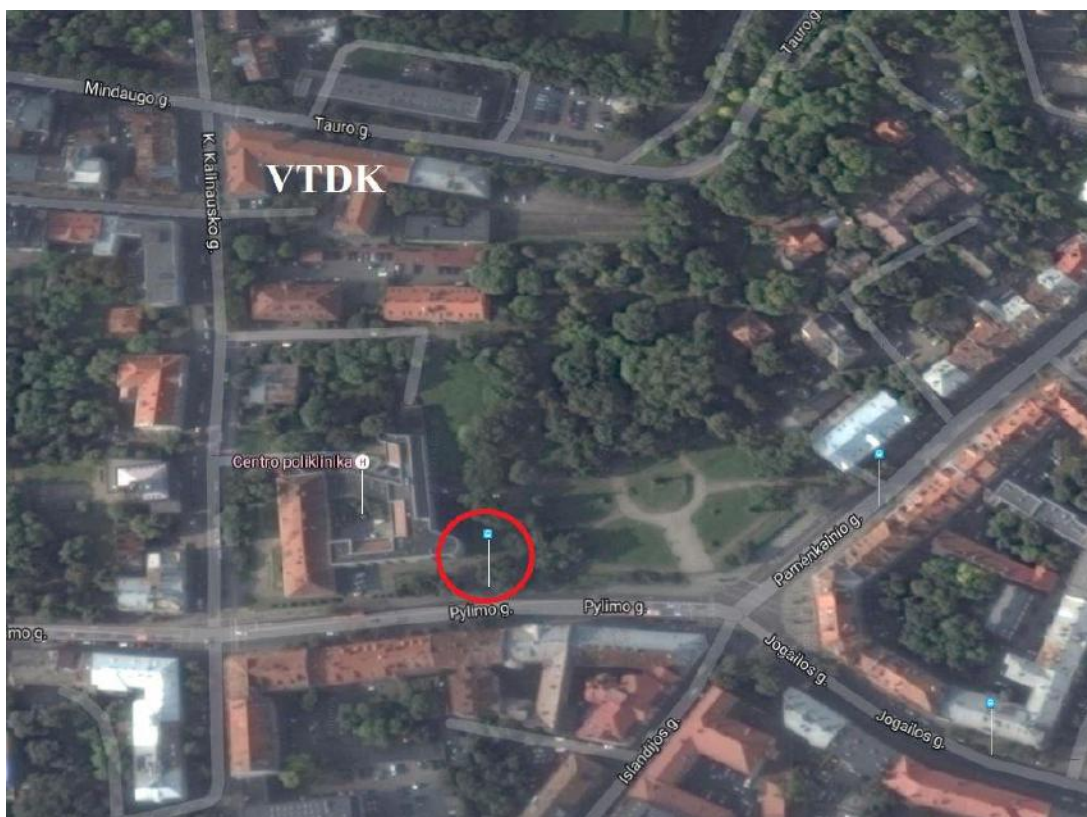

# Commuting between faculties

**From: Civil Engineering faculty (and Vileišio 20 dormitory)**

**To: Technical Faculty**

Departure stop: Šilo tiltas

Trolleybus number: 2, 4, 15, 17

Arrival stop: Šv. Petro ir Povilo bažnyčia

**From: Civil Engineering faculty (and Vileišio 20 dormitory)**  
**To: P.Vileišis Railway Transport Faculty**

Departure stop: Šilo tiltas

Trolleybus number: 2, 6, 14, 15

Arrival stop: Centro poliklinika

**From: Technical Faculty**

**To: P.Vileišis Railway Transport Faculty**

Departure stop: Šv. Petro ir Povilo bažnyčia

Trolleybus number: 2, 15, 20

Arrival stop: Centro poliklinika

**From: Technical Faculty**

**To: Civil Engineering faculty (and Vileišio 20 dormitory)**

Departure stop: Šv. Petro ir Povilo bažnyčia

Trolleybus number: 2, 3, 4, 10, 15, 17, 20

Arrival stop: Šilo tiltas

**From: P.Vileišis Railway Transport Faculty**  
**To: Technical Faculty**